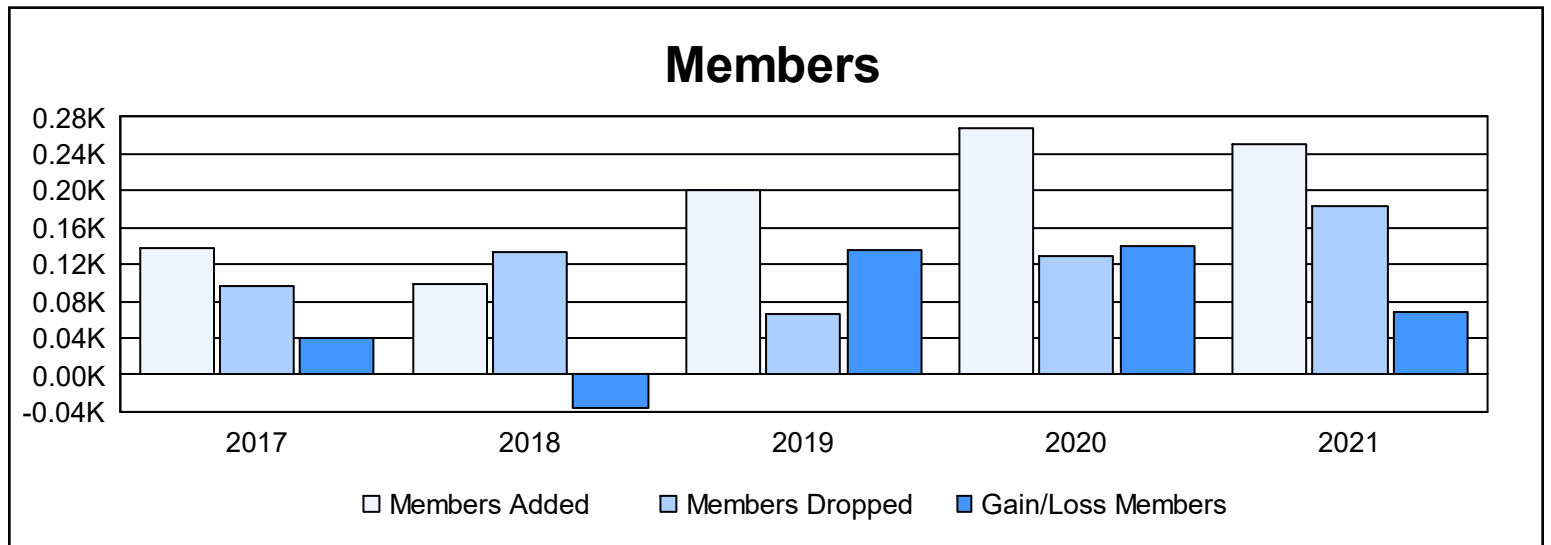

Year	New Clubs	Dropped Clubs	Gain/ Loss Clubs	New Members	Charter Members	Reinstate Members	Transfer Members	Total Member Added	Total Members Dropped	Gain/ Loss Members
2016-2017	2	0	2	84	47	6	1	138	97	41
2017-2018	2	3	-1	48	46	4	0	98	134	-36
2018-2019	3	0	3	79	100	19	3	201	66	135
2019-2020	4	0	4	113	119	29	7	268	129	139
2020-2021	3	1	2	166	82	3	0	251	183	68
<b>Average</b>	<b>3</b>	<b>1</b>	<b>2</b>	<b>98</b>	<b>79</b>	<b>12</b>	<b>2</b>	<b>191</b>	<b>122</b>	<b>69</b>

### Membership Composition June 2021 Cumulative