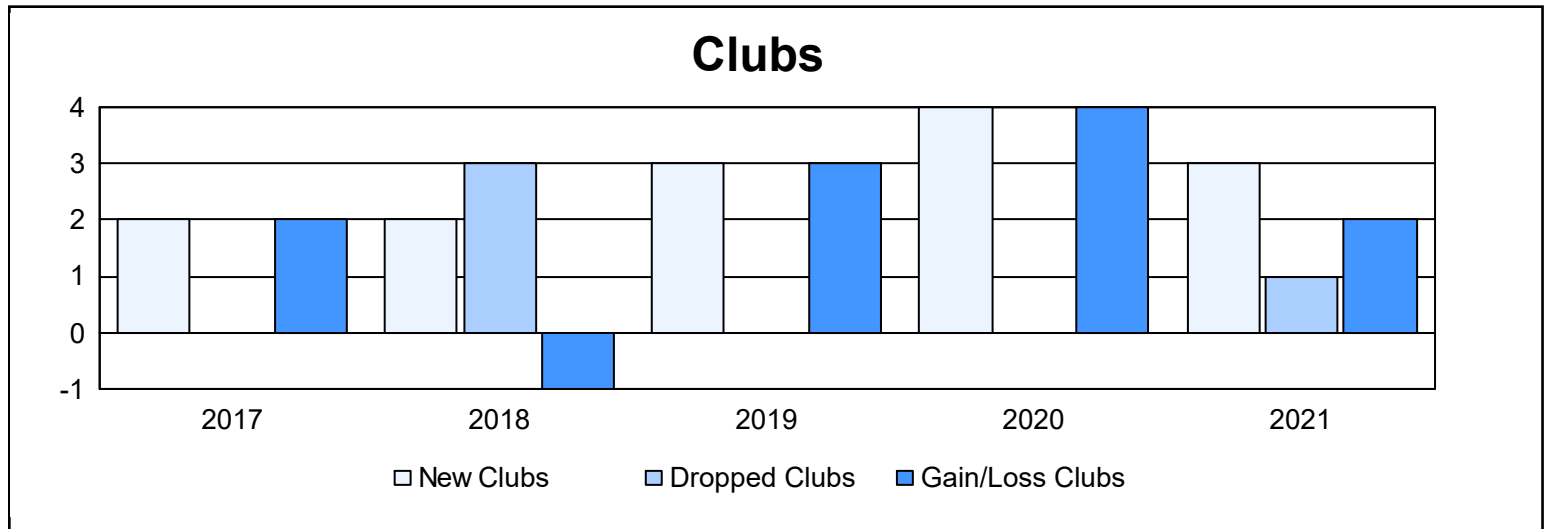

Year	New Clubs	Dropped Clubs	Gain/ Loss Clubs	New Members	Charter Members	Reinstate Members	Transfer Members	Total Member Added	Total Members Dropped	Gain/ Loss Members
2016-2017	2	0	2	84	47	6	1	138	97	41
2017-2018	2	3	-1	48	46	4	0	98	134	-36
2018-2019	3	0	3	79	100	19	3	201	66	135
2019-2020	4	0	4	113	119	29	7	268	129	139
2020-2021	3	1	2	166	82	3	0	251	183	68
<b>Average</b>	<b>3</b>	<b>1</b>	<b>2</b>	<b>98</b>	<b>79</b>	<b>12</b>	<b>2</b>	<b>191</b>	<b>122</b>	<b>69</b>

### Membership Composition June 2021 Cumulative