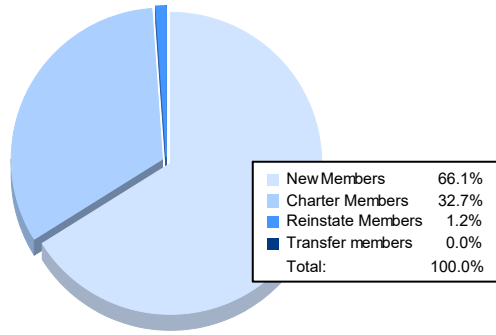

Year	New Clubs	Dropped Clubs	Gain/ Loss Clubs	New Members	Charter Members	Reinstate Members	Transfer Members	Total Member Added	Total Members Dropped	Gain/ Loss Members
2016-2017	2	0	2	84	47	6	1	138	97	41
2017-2018	2	3	-1	48	46	4	0	98	134	-36
2018-2019	3	0	3	79	100	19	3	201	66	135
2019-2020	4	0	4	113	119	29	7	268	129	139
2020-2021	3	1	2	166	82	3	0	251	183	68
<b>Average</b>	<b>3</b>	<b>1</b>	<b>2</b>	<b>98</b>	<b>79</b>	<b>12</b>	<b>2</b>	<b>191</b>	<b>122</b>	<b>69</b>

### Membership Composition June 2021 Cumulative